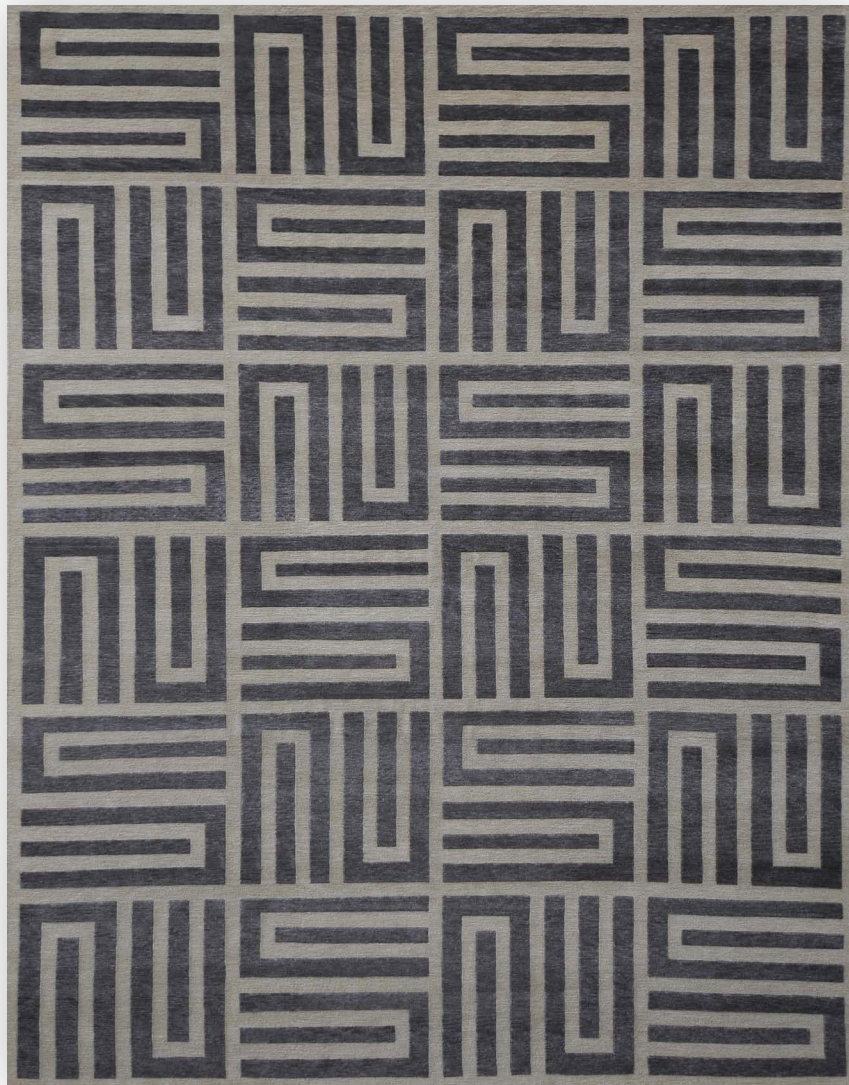

# A N E S I

---

---

COLORWAY

**CHARCOAL + BEIGE**

---

CONSTRUCTION

**HANDKNOTTED**

---

MATERIAL

**100% WOOL**

---

TECHNIQUE

**CUT PILE  
HIGH/LOW**

---

ORIGIN