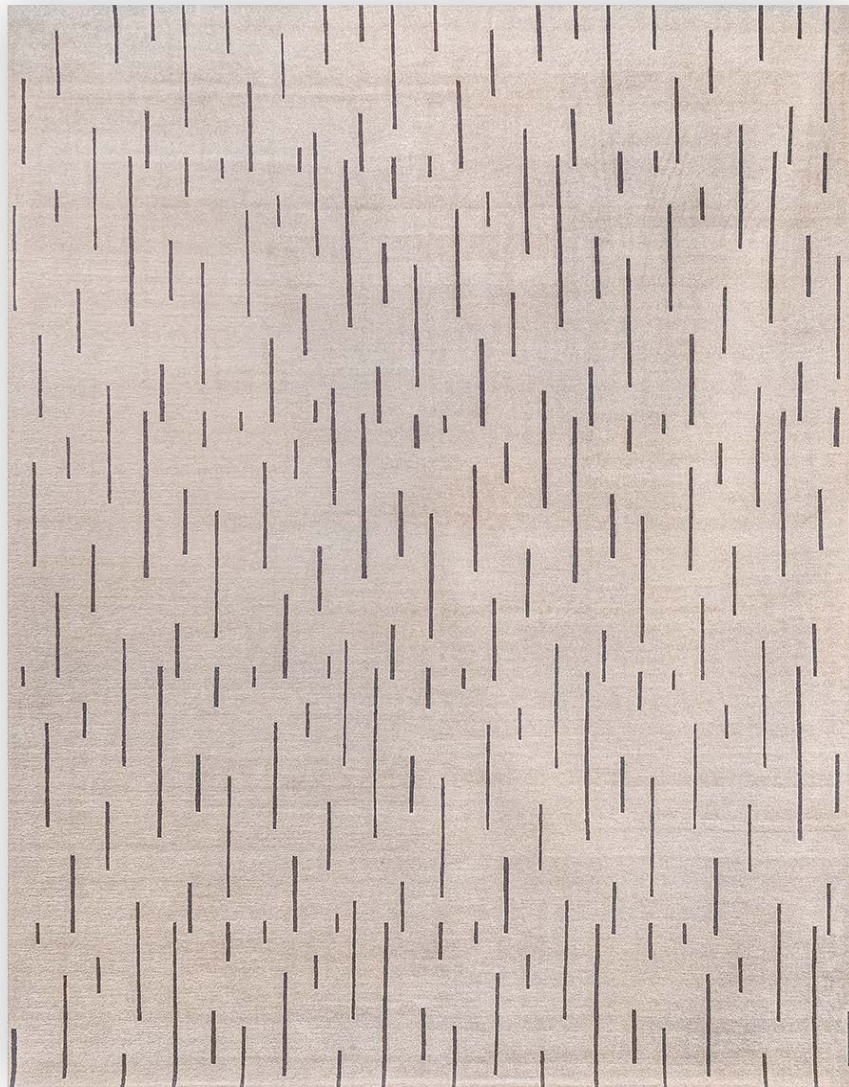

# CASCADE

---

---

COLORWAY

**TAUPE**

---

CONSTRUCTION

**HANDKNOTTED**

---

MATERIAL

**100% TIBETAN WOOL**

---

TECHNIQUE

**CUT PILE  
LOOP PILE**

---

ORIGIN