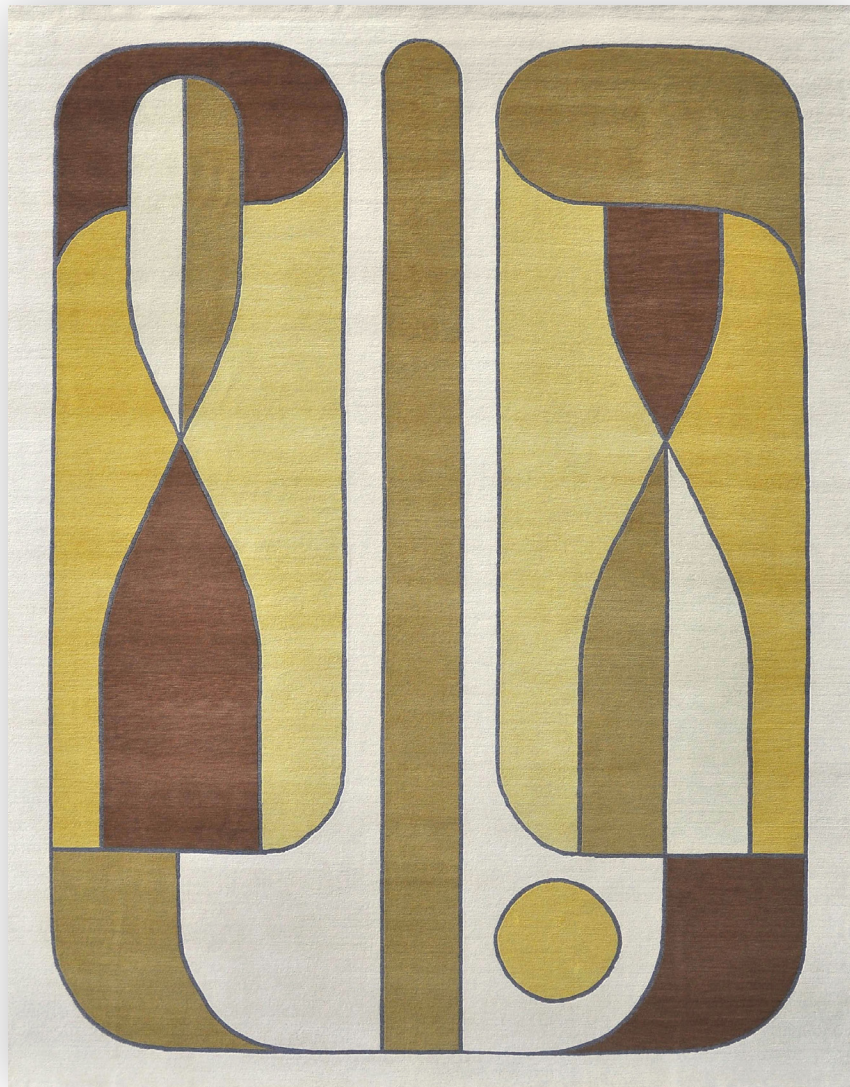

# EMBRACE

---

---

COLORWAY

**MARIGOLD + CREAM**

---

CONSTRUCTION

**HANDKNOTTED**

---

MATERIAL

**100% TIBETAN WOOL**

---

TECHNIQUE

**CUT + LOOP PILE**

---

ORIGIN