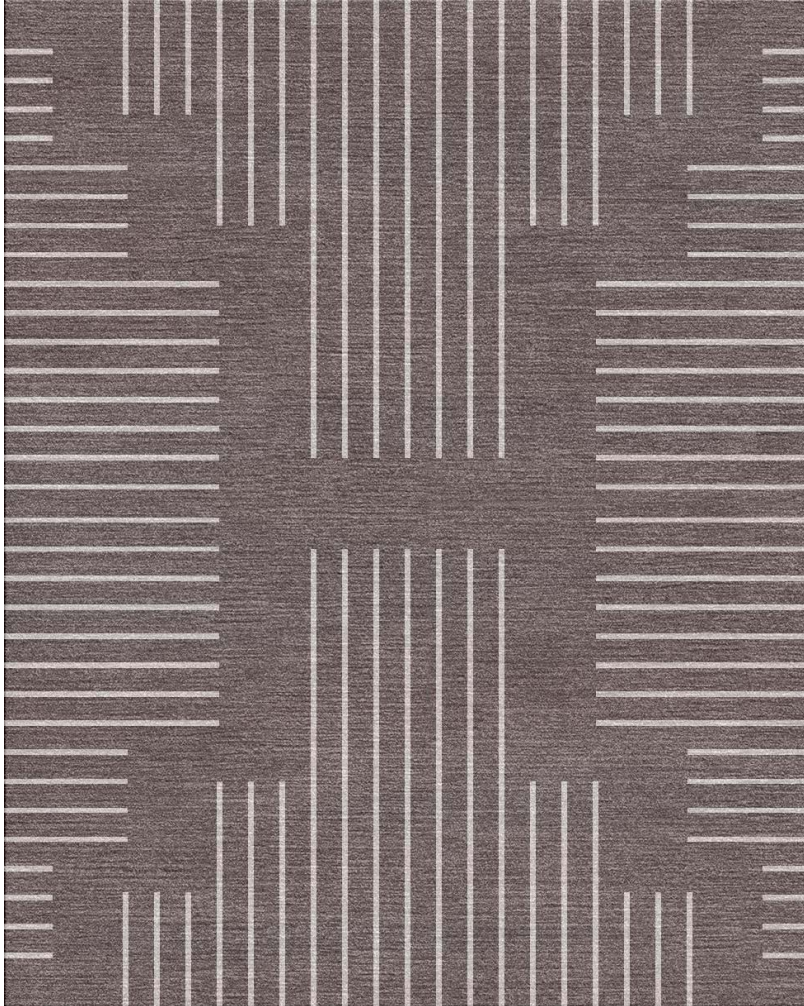

## EMPIRE

---

COLORWAY SLATE

---

CONSTRUCTION HANDKNOTTED

---

MATERIAL 100% TIBETAN WOOL

---

TECHNIQUE LOW PILE

---

ORIGIN NEPAL

---

**CUSTOM COLORS, SIZES AND MATERIALS AVAILABLE UPON REQUEST**