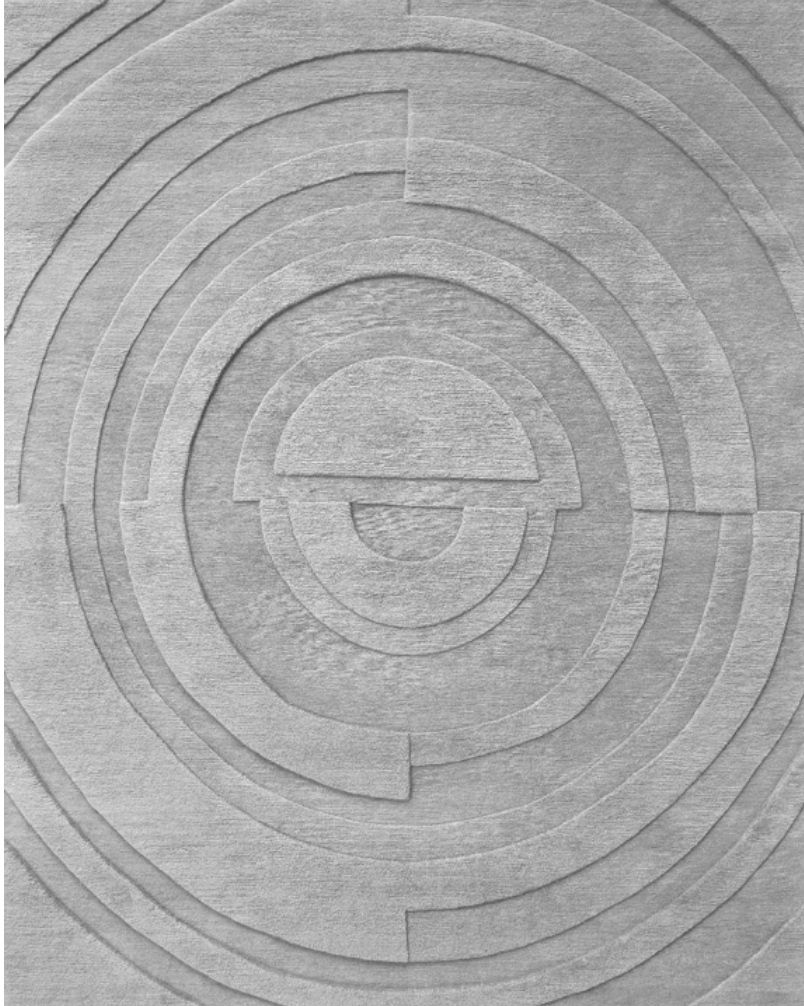

ERIK LINDSTRÖM

GALAXY

COLORWAY ASH

CONSTRUCTION HANDKNOTTED

MATERIAL 100% TIBETAN WOOL

TECHNIQUE CUT PILE

ORIGIN NEPAL

CUSTOM COLORS, SIZES AND MATERIALS AVAILABLE UPON REQUEST