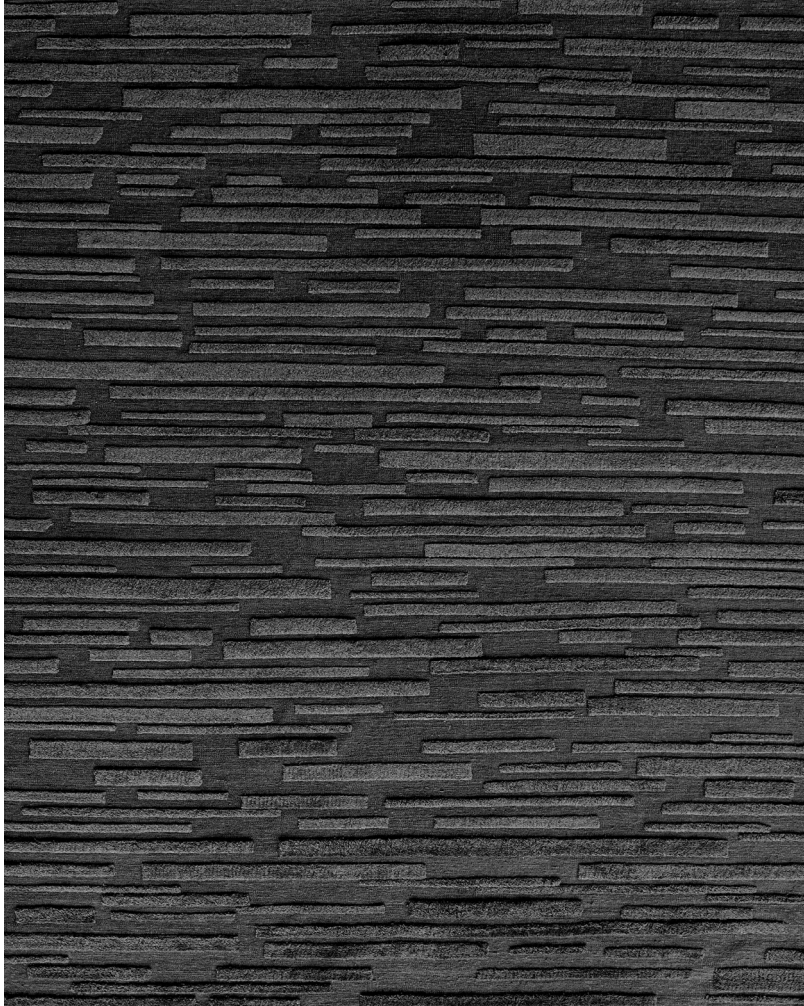

## INCOGNITO

COLORWAY	CHARCOAL
CONSTRUCTION	HANDKNOTTED
MATERIAL	100% TIBETAN WOOL
TECHNIQUE	CUT/LOOP PILE
ORIGIN	NEPAL

**CUSTOM COLORS, SIZES AND MATERIALS AVAILABLE UPON REQUEST**