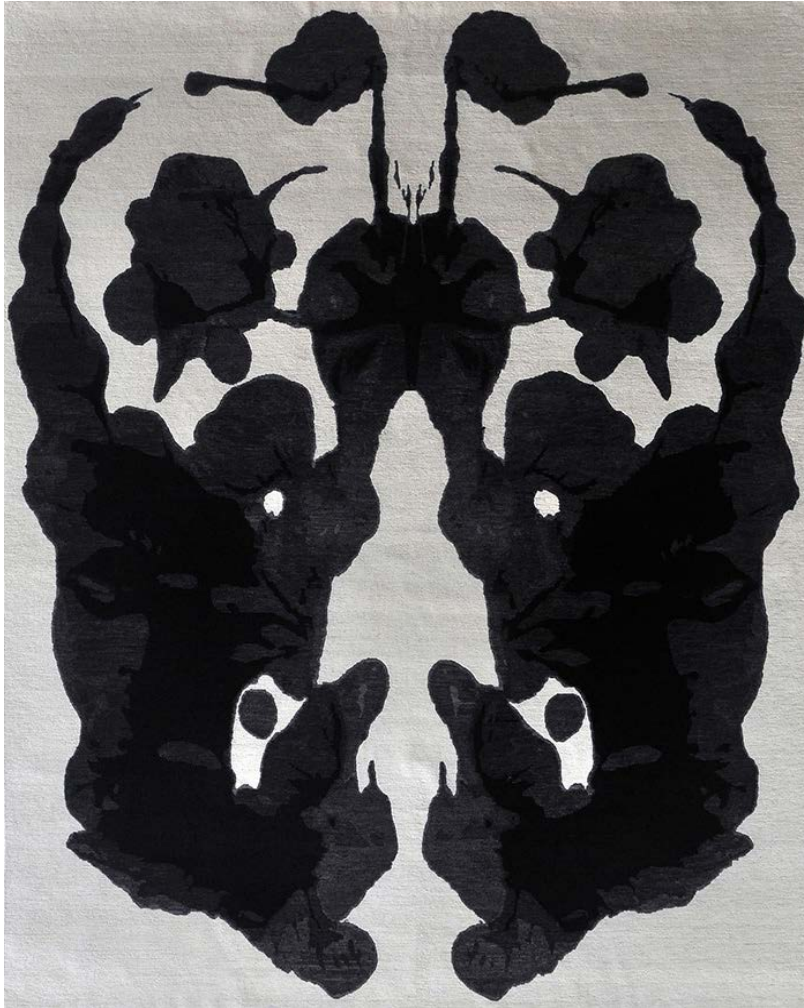

# ERIK LINDSTRÖM

## INKBLOT #4

COLORWAY

BLACK + WHITE

CONSTRUCTION

HANDKNOTTED

MATERIAL

100% TIBETAN WOOL

TECHNIQUE