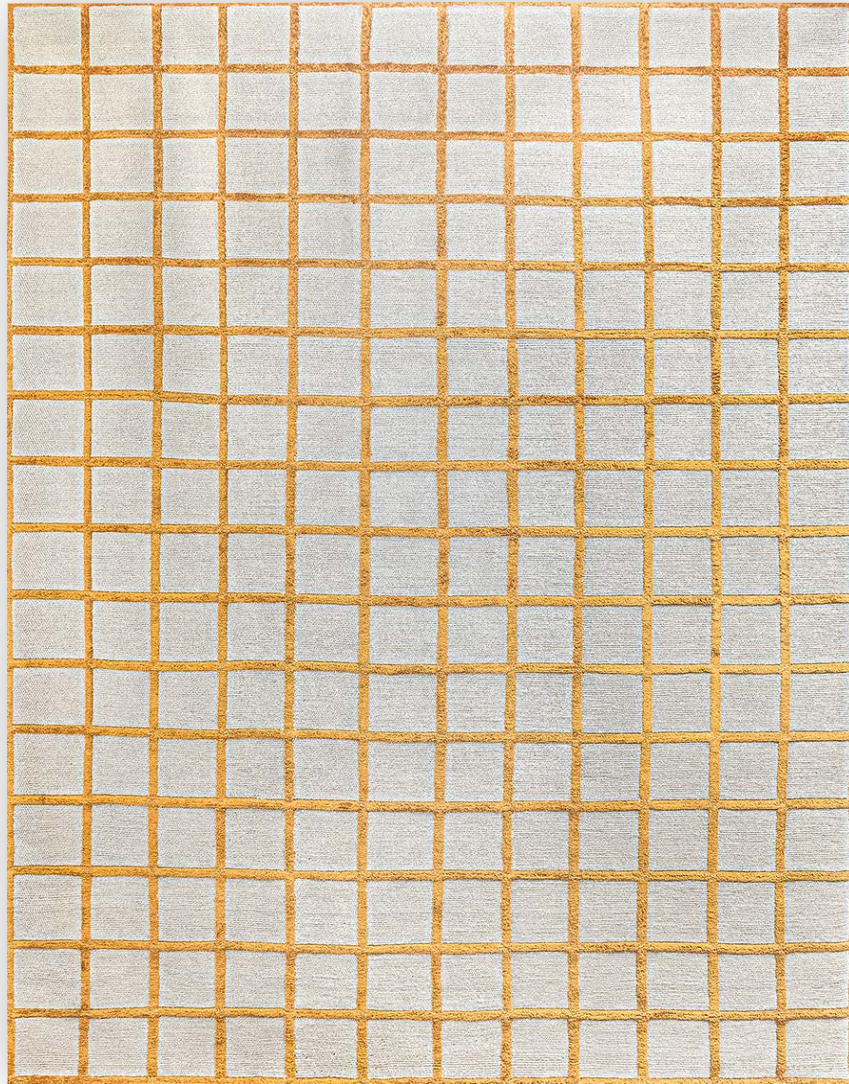

# MATRIX

---

---

COLORWAY

**COPPER + TAUPE**

---

CONSTRUCTION

**HANDKNOTTED**

---

MATERIAL

**85% MOHAIR  
15% FINE SILK**

---

TECHNIQUE

**CUT PILE  
LOOP PILE**

---

ORIGIN