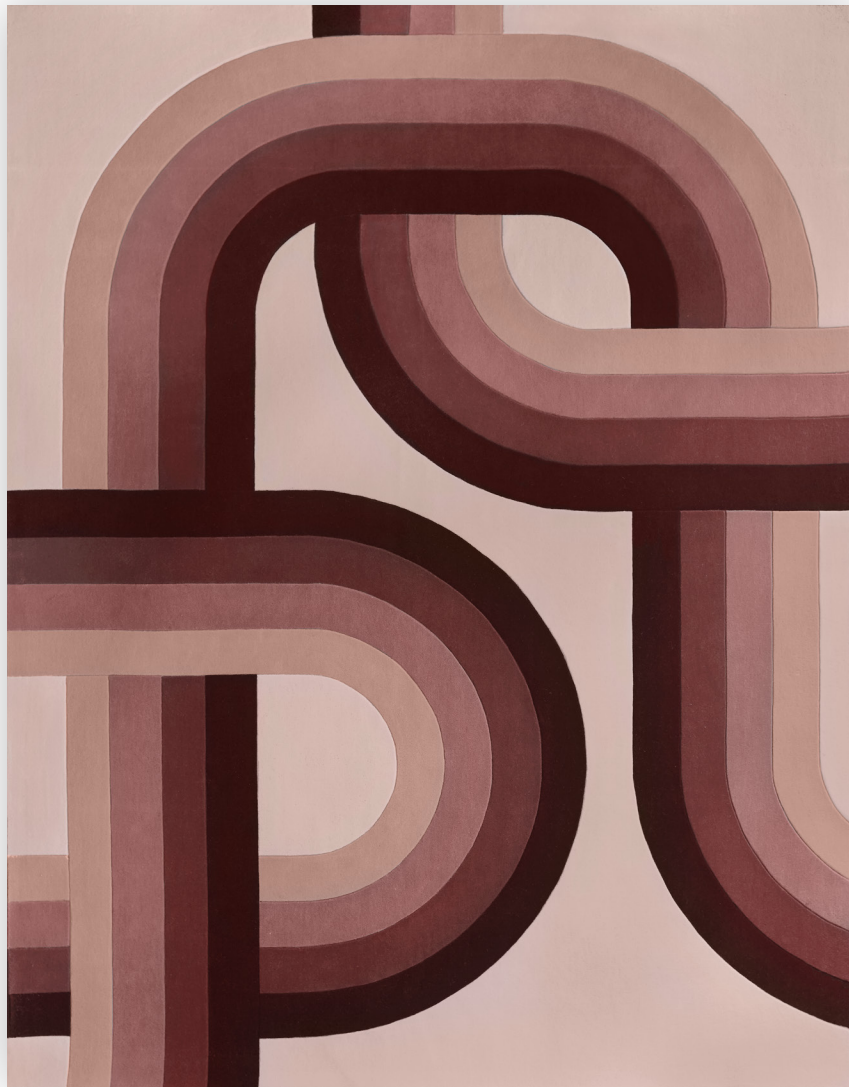

P A D D O C K

COLORWAY

BLUSH

CONSTRUCTION

HANDTUFTED

MATERIAL

100% NZ WOOL

TECHNIQUE